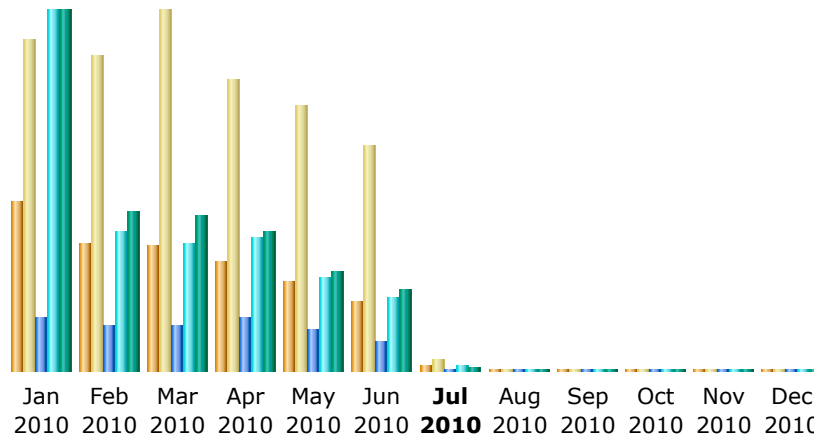

Last Update: 02 Jul 2010 - 22:18 [Update now](#)

Reported period: Jun 2010 OK

Summary

Reported period	Month Jun 2010				
First visit	01 Jun 2010 - 00:35				
Last visit	30 Jun 2010 - 23:46				
	Unique visitors	Number of visits	Pages	Hits	Bandwidth
Traffic viewed *	487	1582 (3.24 visits/visitor)	3280 (2.07 Pages/Visit)	8058 (5.09 Hits/Visit)	219.33 MB (141.96 KB/Visit)
Traffic not viewed *			5913	6199	153.66 MB

* Not viewed traffic includes traffic generated by robots, worms, or replies with special HTTP status codes.

Monthly history

Month	Unique visitors	Number of visits	Pages	Hits	Bandwidth
Jan 2010	1190	2316	5891	39430	984.06 MB
Feb 2010	885	2210	4939	15275	436.40 MB
Mar 2010	878	2522	4932	14010	421.56 MB
Apr 2010	767	2041	5749	14587	379.50 MB
May 2010	625	1856	4383	10284	269.70 MB
Jun 2010	487	1582	3280	8058	219.33 MB
Jul 2010	42	80	150	520	10.13 MB
Aug 2010	0	0	0	0	0
Sep 2010	0	0	0	0	0
Oct 2010	0	0	0	0	0
Nov 2010	0	0	0	0	0
Dec 2010	0	0	0	0	0
Total	4874	12607	29324	102164	2.66 GB