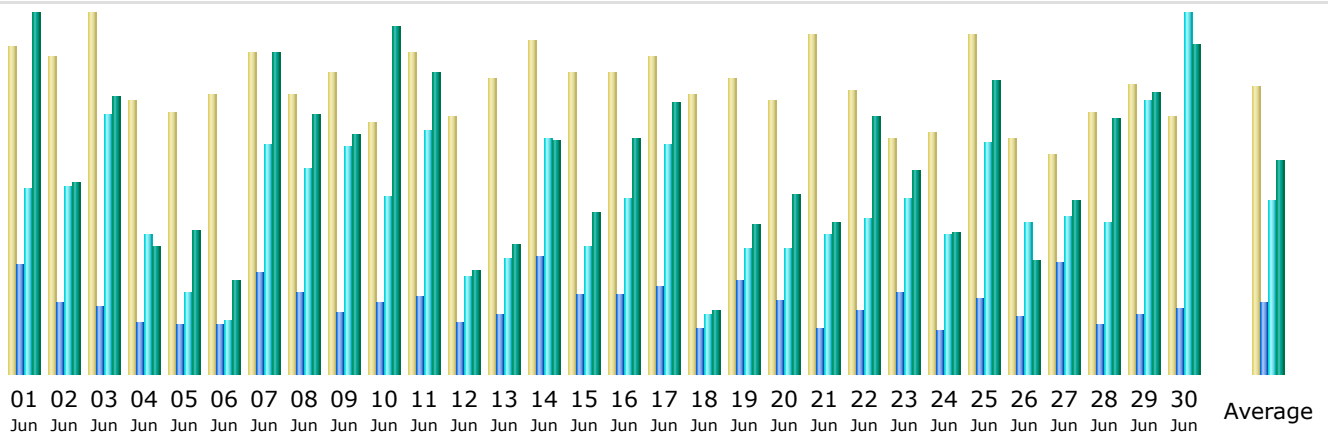

Day	Number of visits	Pages	Hits	Bandwidth
01 Jun 2010	60	168	287	12.38 MB
02 Jun 2010	58	110	289	6.54 MB
03 Jun 2010	66	104	400	9.51 MB
04 Jun 2010	50	79	214	4.35 MB
05 Jun 2010	48	76	127	4.95 MB
06 Jun 2010	51	76	81	3.21 MB
07 Jun 2010	59	157	356	11.02 MB
08 Jun 2010	51	127	318	8.89 MB
09 Jun 2010	55	94	351	8.25 MB
10 Jun 2010	46	109	274	11.94 MB
11 Jun 2010	59	118	376	10.35 MB
12 Jun 2010	47	80	150	3.53 MB
13 Jun 2010	54	92	177	4.44 MB
14 Jun 2010	61	180	363	7.99 MB
15 Jun 2010	55	122	198	5.53 MB
16 Jun 2010	55	122	270	8.06 MB
17 Jun 2010	58	136	354	9.30 MB
18 Jun 2010	51	69	92	2.18 MB
19 Jun 2010	54	144	195	5.11 MB
20 Jun 2010	50	112	193	6.17 MB
21 Jun 2010	62	71	215	5.17 MB
22 Jun 2010	52	97	241	8.82 MB
23 Jun 2010	43	124	271	7.01 MB
24 Jun 2010	44	67	214	4.86 MB
25 Jun 2010	62	116	359	10.08 MB
26 Jun 2010	43	88	235	3.91 MB
27 Jun 2010	40	172	243	5.93 MB
28 Jun 2010	48	77	235	8.80 MB
29 Jun 2010	53	92	422	9.70 MB
30 Jun 2010	47	101	558	11.33 MB
Average	52.73	109.33	268.60	7.31 MB
Total	1582	3280	8058	219.33 MB

Days of week