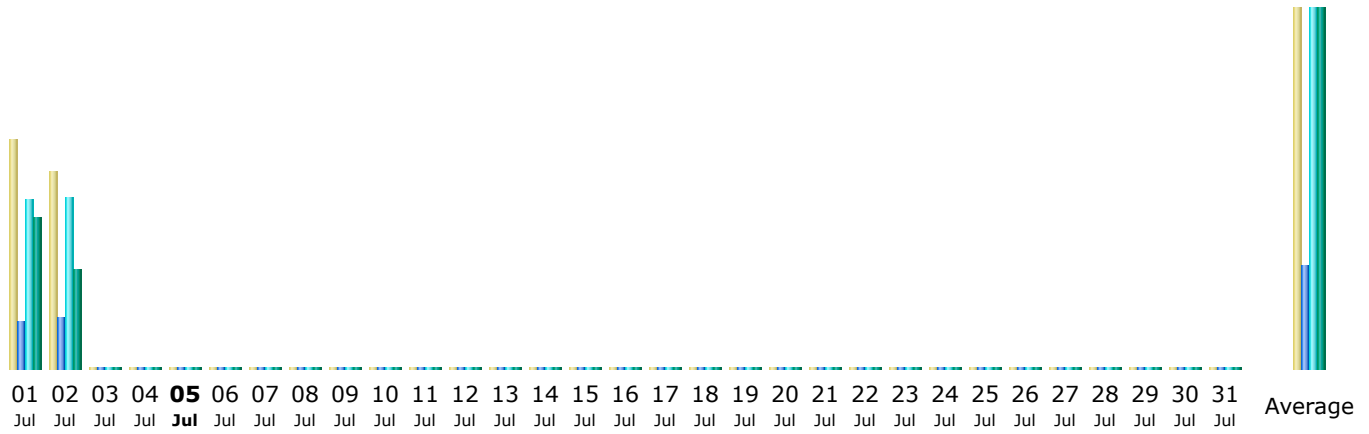

Day	Number of visits	Pages	Hits	Bandwidth
01 Jul 2010	43	72	259	6.12 MB
02 Jul 2010	37	78	261	4.01 MB
03 Jul 2010	0	0	0	0
04 Jul 2010	0	0	0	0
05 Jul 2010	0	0	0	0
06 Jul 2010	0	0	0	0
07 Jul 2010	0	0	0	0
08 Jul 2010	0	0	0	0
09 Jul 2010	0	0	0	0
10 Jul 2010	0	0	0	0
11 Jul 2010	0	0	0	0
12 Jul 2010	0	0	0	0
13 Jul 2010	0	0	0	0
14 Jul 2010	0	0	0	0
15 Jul 2010	0	0	0	0
16 Jul 2010	0	0	0	0
17 Jul 2010	0	0	0	0
18 Jul 2010	0	0	0	0
19 Jul 2010	0	0	0	0
20 Jul 2010	0	0	0	0
21 Jul 2010	0	0	0	0
22 Jul 2010	0	0	0	0
23 Jul 2010	0	0	0	0
24 Jul 2010	0	0	0	0
25 Jul 2010	0	0	0	0
26 Jul 2010	0	0	0	0
27 Jul 2010	0	0	0	0
28 Jul 2010	0	0	0	0
29 Jul 2010	0	0	0	0
30 Jul 2010	0	0	0	0
31 Jul 2010	0	0	0	0
Average	67.78	157.66	549.27	14.63 MB
Total	80	150	520	10.13 MB

Days of week