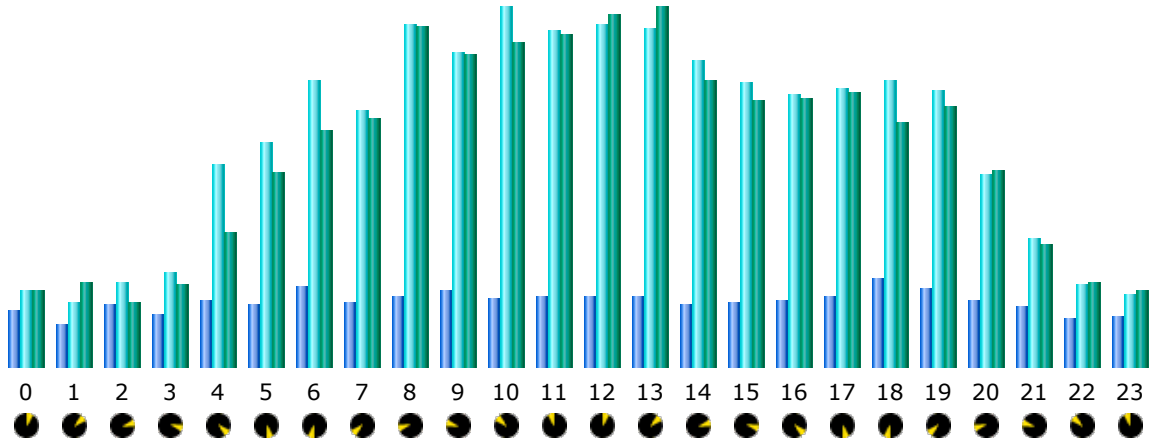

Hours

Hours	Pages	Hits	Bandwidth	Hours	Pages	Hits	Bandwidth
00	1059	1413	40.03 MB	12	1306	6344	182.93 MB
01	786	1203	44.46 MB	13	1323	6281	186.96 MB
02	1158	1587	33.74 MB	14	1177	5688	149.18 MB
03	985	1764	43.06 MB	15	1213	5282	138.82 MB
04	1244	3756	70.00 MB	16	1254	5060	140.16 MB
05	1183	4177	101.58 MB	17	1296	5168	143.16 MB
06	1508	5298	123.47 MB	18	1635	5325	126.87 MB
07	1186	4754	129.40 MB	19	1466	5139	135.31 MB
08	1331	6357	177.04 MB	20	1254	3574	102.01 MB
09	1409	5824	162.08 MB	21	1130	2388	63.83 MB
10	1284	6659	168.64 MB	22	899	1537	44.35 MB
11	1309	6242	173.37 MB	23	929	1344	40.22 MB