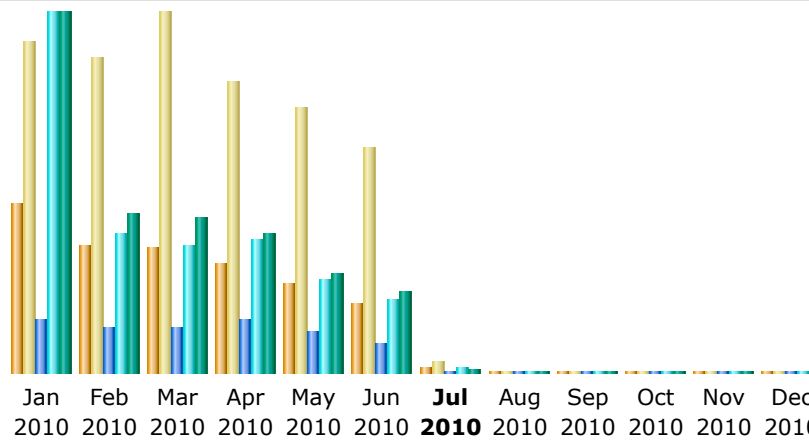

Last Update: 02 Jul 2010 - 22:18 [Update now](#)

Reported period:

Summary

Reported period	Year 2010				
First visit	01 Jan 2010 - 00:16				
Last visit	02 Jul 2010 - 21:51				
	Unique visitors	Number of visits	Pages	Hits	Bandwidth
Traffic viewed *	<= 4874 Exact value not available in 'Year' view	12607 (2.58 visits/visitor)	29324 (2.32 Pages/Visit)	102164 (8.1 Hits/Visit)	2.66 GB (220.98 KB/Visit)
Traffic not viewed *			47877	51795	1.07 GB

* Not viewed traffic includes traffic generated by robots, worms, or replies with special HTTP status codes.

Monthly history

Month	Unique visitors	Number of visits	Pages	Hits	Bandwidth
Jan 2010	1190	2316	5891	39430	984.06 MB
Feb 2010	885	2210	4939	15275	436.40 MB
Mar 2010	878	2522	4932	14010	421.56 MB
Apr 2010	767	2041	5749	14587	379.50 MB
May 2010	625	1856	4383	10284	269.70 MB
Jun 2010	487	1582	3280	8058	219.33 MB
Jul 2010	42	80	150	520	10.13 MB
Aug 2010	0	0	0	0	0
Sep 2010	0	0	0	0	0
Oct 2010	0	0	0	0	0
Nov 2010	0	0	0	0	0
Dec 2010	0	0	0	0	0
Total	4874	12607	29324	102164	2.66 GB

Days of month

Day	Number of visits	Pages	Hits	Bandwidth
01 Jul 2010	43	72	259	6.12 MB
02 Jul 2010	37	78	261	4.01 MB
03 Jul 2010	0	0	0	0
04 Jul 2010	0	0	0	0
05 Jul 2010	0	0	0	0
06 Jul 2010	0	0	0	0
07 Jul 2010	0	0	0	0
08 Jul 2010	0	0	0	0
09 Jul 2010	0	0	0	0
10 Jul 2010	0	0	0	0
11 Jul 2010	0	0	0	0
12 Jul 2010	0	0	0	0
13 Jul 2010	0	0	0	0
14 Jul 2010	0	0	0	0
15 Jul 2010	0	0	0	0
16 Jul 2010	0	0	0	0
17 Jul 2010	0	0	0	0
18 Jul 2010	0	0	0	0
19 Jul 2010	0	0	0	0
20 Jul 2010	0	0	0	0
21 Jul 2010	0	0	0	0
22 Jul 2010	0	0	0	0
23 Jul 2010	0	0	0	0
24 Jul 2010	0	0	0	0
25 Jul 2010	0	0	0	0
26 Jul 2010	0	0	0	0
27 Jul 2010	0	0	0	0
28 Jul 2010	0	0	0	0
29 Jul 2010	0	0	0	0
30 Jul 2010	0	0	0	0
31 Jul 2010	0	0	0	0
Average	67.78	157.66	549.27	14.63 MB
Total	80	150	520	10.13 MB