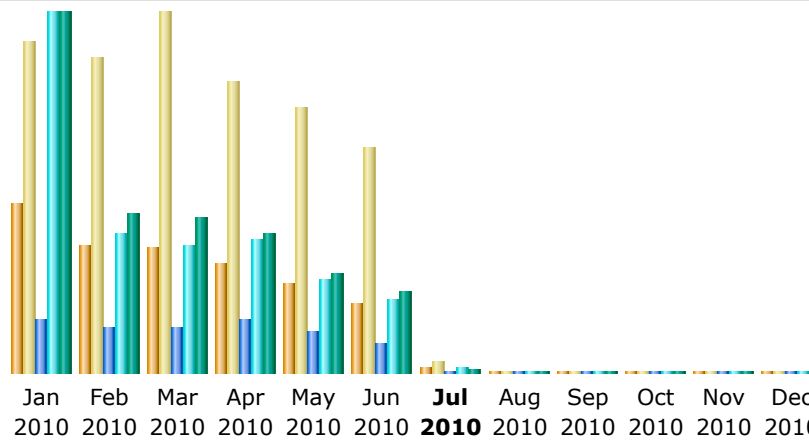

### Summary

<b>Reported period</b>	Year 2010				
<b>First visit</b>	01 Jan 2010 - 00:16				
<b>Last visit</b>	02 Jul 2010 - 21:51				
	Unique visitors	Number of visits	Pages	Hits	Bandwidth
Traffic viewed *	<b>&lt;= 4874</b> Exact value not available in 'Year' view	<b>12607</b> (2.58 visits/visitor)	<b>29324</b> (2.32 Pages/Visit)	<b>102164</b> (8.1 Hits/Visit)	<b>2.66 GB</b> (220.98 KB/Visit)
Traffic not viewed *			<b>47877</b>	<b>51795</b>	<b>1.07 GB</b>

\* Not viewed traffic includes traffic generated by robots, worms, or replies with special HTTP status codes.

### Monthly history

Month	Unique visitors	Number of visits	Pages	Hits	Bandwidth
Jan 2010	1190	2316	5891	39430	984.06 MB
Feb 2010	885	2210	4939	15275	436.40 MB
Mar 2010	878	2522	4932	14010	421.56 MB
Apr 2010	767	2041	5749	14587	379.50 MB
May 2010	625	1856	4383	10284	269.70 MB
Jun 2010	487	1582	3280	8058	219.33 MB
<b>Jul 2010</b>	<b>42</b>	<b>80</b>	<b>150</b>	<b>520</b>	<b>10.13 MB</b>
Aug 2010	0	0	0	0	0
Sep 2010	0	0	0	0	0
Oct 2010	0	0	0	0	0
Nov 2010	0	0	0	0	0
Dec 2010	0	0	0	0	0
<b>Total</b>	<b>4874</b>	<b>12607</b>	<b>29324</b>	<b>102164</b>	<b>2.66 GB</b>