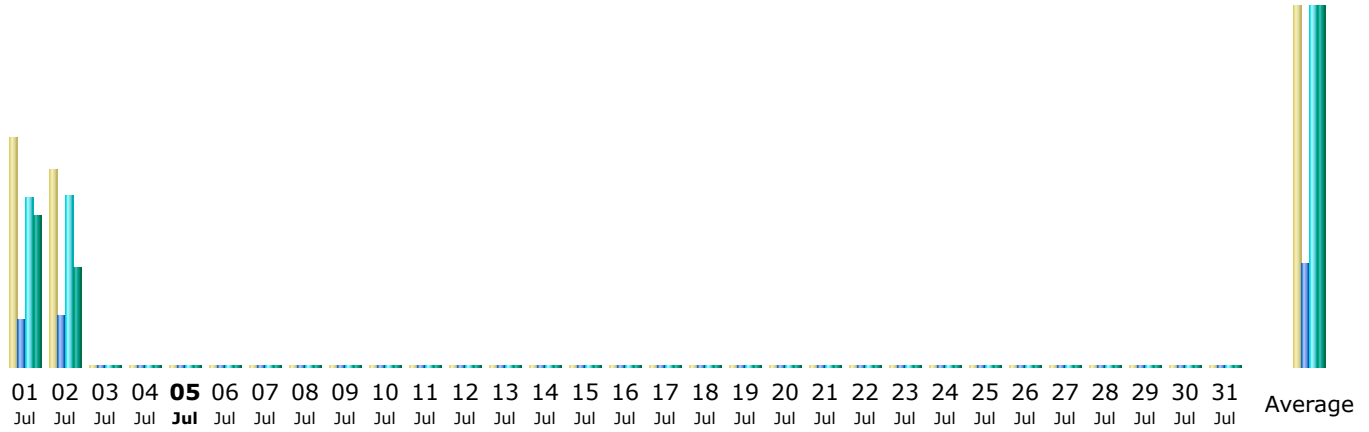

Day	Number of visits	Pages	Hits	Bandwidth
01 Jul 2010	43	72	259	6.12 MB
02 Jul 2010	37	78	261	4.01 MB
03 Jul 2010	0	0	0	0
04 Jul 2010	0	0	0	0
05 Jul 2010	0	0	0	0
06 Jul 2010	0	0	0	0
07 Jul 2010	0	0	0	0
08 Jul 2010	0	0	0	0
09 Jul 2010	0	0	0	0
10 Jul 2010	0	0	0	0
11 Jul 2010	0	0	0	0
12 Jul 2010	0	0	0	0
13 Jul 2010	0	0	0	0
14 Jul 2010	0	0	0	0
15 Jul 2010	0	0	0	0
16 Jul 2010	0	0	0	0
17 Jul 2010	0	0	0	0
18 Jul 2010	0	0	0	0
19 Jul 2010	0	0	0	0
20 Jul 2010	0	0	0	0
21 Jul 2010	0	0	0	0
22 Jul 2010	0	0	0	0
23 Jul 2010	0	0	0	0
24 Jul 2010	0	0	0	0
25 Jul 2010	0	0	0	0
26 Jul 2010	0	0	0	0
27 Jul 2010	0	0	0	0
28 Jul 2010	0	0	0	0
29 Jul 2010	0	0	0	0
30 Jul 2010	0	0	0	0
31 Jul 2010	0	0	0	0
Average	67.78	157.66	549.27	14.63 MB
Total	80	150	520	10.13 MB

Days of week